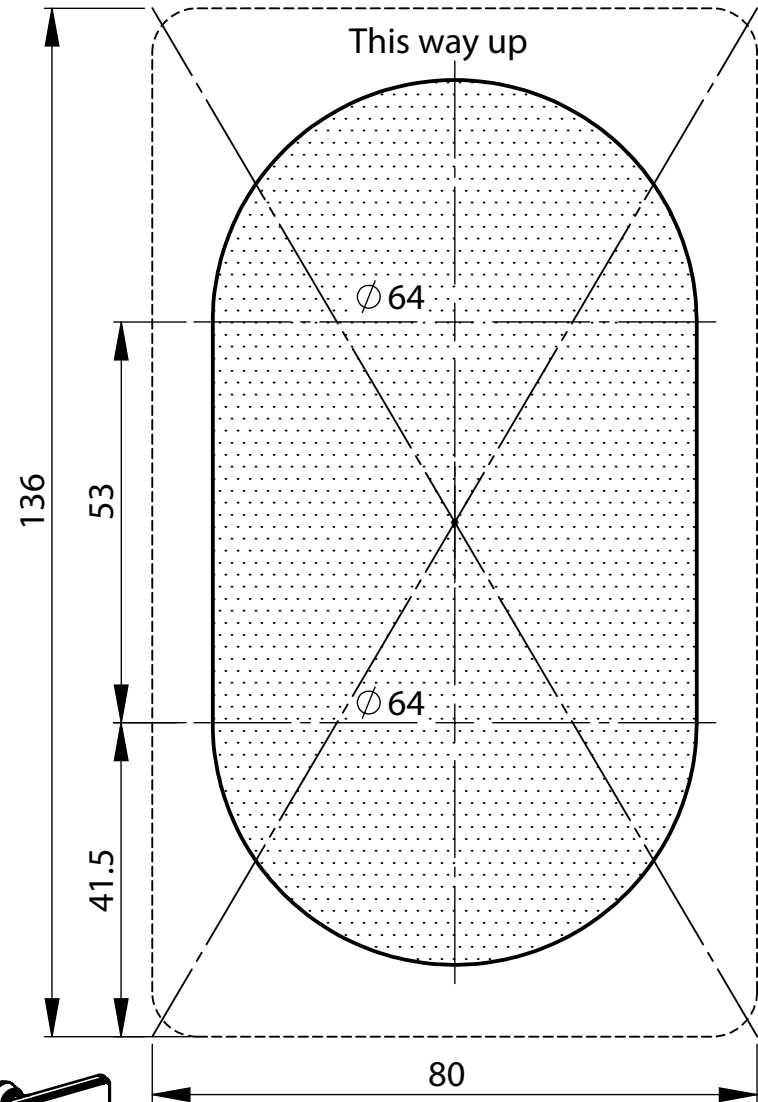

Drill pattern for:
Alfa 10T - Alfa 20T

Craftsman
MARINE

Alfa 10T

Alfa 20T

Drill pattern for:
Alfa 30T

Craftsman
MARINE

Alfa 30T