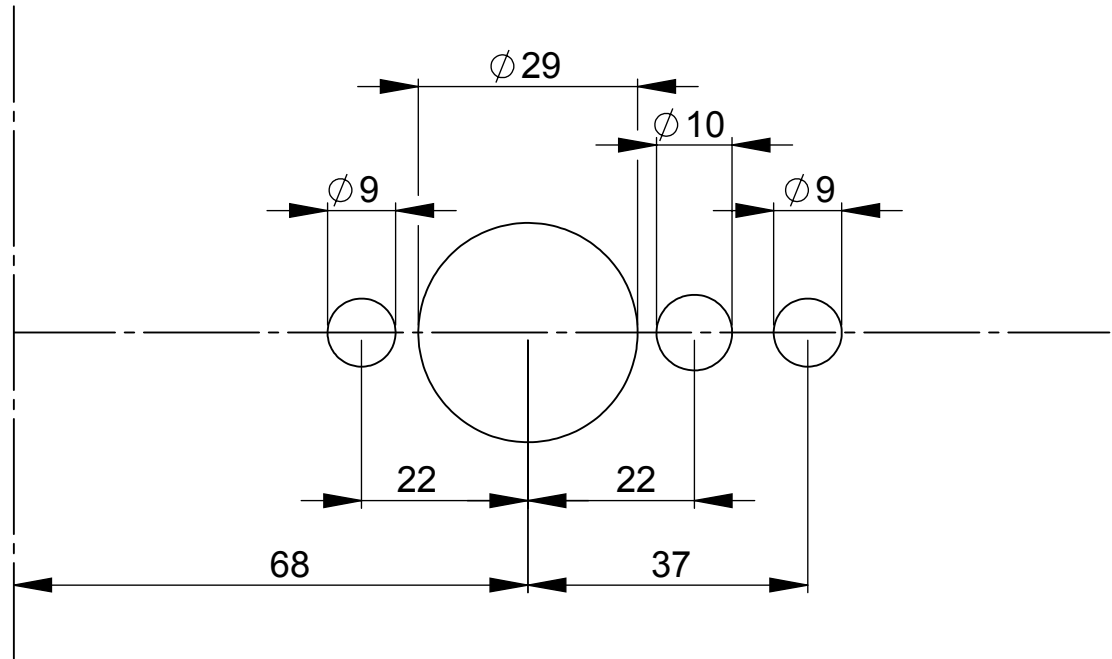

CL boat =
CL propeller

NOTE: DO NOT USE SCALING WHEN PRINTING!

Date	Revision	Initials
Description Drill patern for thruster 80, 95, 115 kgf		Dwg.no. drill patern thruster 80-95-115 kgf
Material:		Weight:
Scale: 1:1	Proj.:	Date: 13-09-2010
Drawn: D.C.	Checked:	Size: A4 Dim. in: mm
Product group: Manoeuvring	Sheet: 1	of: 1